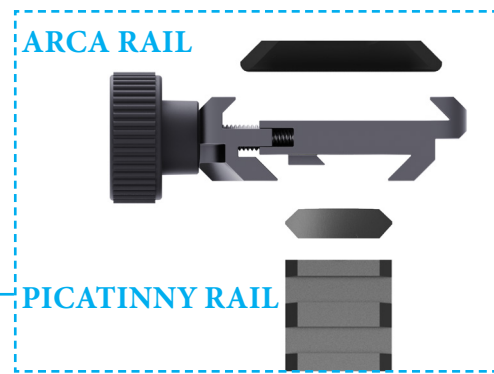

PRECISION BIPOD USER MANUAL

<https://akila.ltd/downloads/>

**AKILA d.o.o
2025**

**FAST ADJUSTMENT
(PUSH THE BUTTON)**

**FINE ADJUSTMENT
(ROTATE THE WHEEL)**

POSITION FOR TRANSPORTATION

PUSH THE CATCH